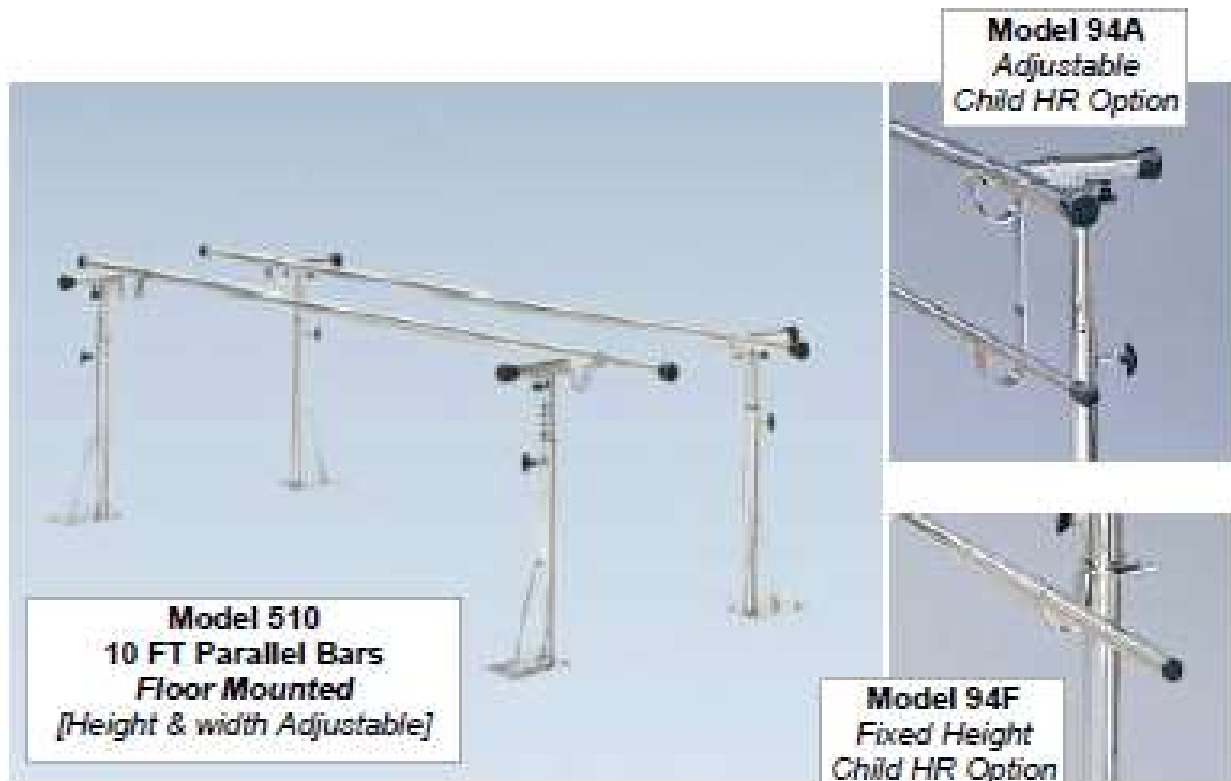

BAILEY

Model 510 Series Floor Mounted Parallel Bars

Model 510 Series Features:

- Height range adjusts from 31" to 41" high, using spring loaded plunger pins.
- Width determined by floor mount spacing; width range is +/- 8 inches.
- Available in 10' thru 24' lengths
- Optional lower Child Handrail available as Model 94A or 94F on all 10 FT & 12 FT bars ONLY.
- Chrome plated and welded carbon steel construction
- **Assembly required**
- **Floor Mounting hardware not provided, to be furnished by installer**
- **5 Year Limited Warranty; weight capacity 300 LB**

Model 510
10 FT Parallel Bars
Floor Mounted
[Height & width Adjustable]

Model 94F
Fixed Height
Child HR Option

| MODEL | LENGTH | POSTS | MODEL | LENGTH | POSTS |
|-------|--------|-------|-------|--------|-------|
| 510 | 10 FT | 4 | 518 | 18 FT | 6 |
| 512 | 12 FT | 4 | 520 | 20 FT | 6 |
| 514 | 14 FT | 6 | 522 | 22 FT | 8 |
| 516 | 16 FT | 6 | 524 | 24 FT | 8 |
| | | | | | |