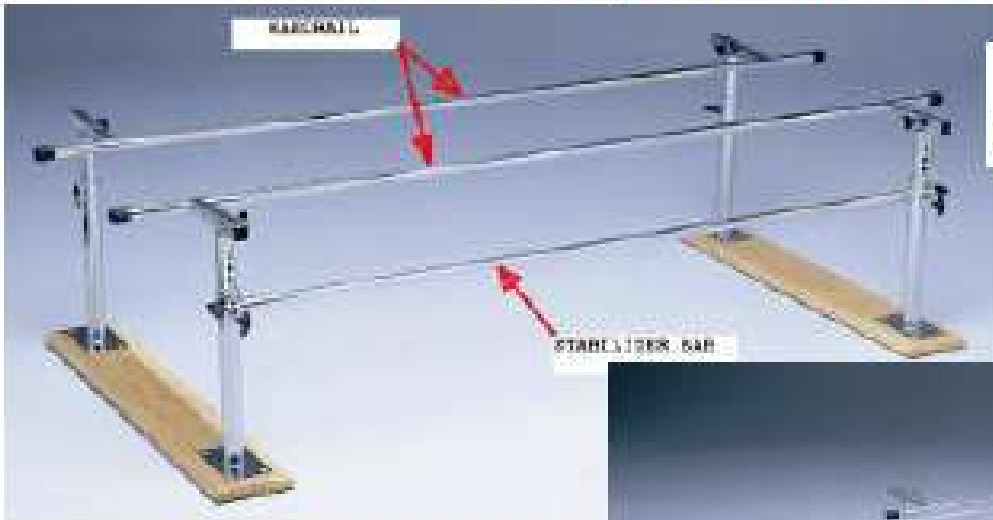

## Models 597 (Adult) & 598 (Child) Series Folding Parallel Bars

*Model 597W/598W  
with Wood Bases  
[shown in OPEN position]*

*Model 597S/598S  
with Steel Bases  
[shown in FOLDED position]*

### *Model 597 & 598 Series Features:*

- 31.75" between posts for wheelchair access
- Width between handrails adjusts from 16" to 24"
- 597 Adult Handrail is 1.5" diameter; 598 Child Handrail is 1.0" diameter
- Height adjusts from 22" to 36" (597 Adult) and 19" to 27" (598 Child)
- Base width 42" (Wood and Steel); Wood Base is 1.25" thick, Steel Base is 1/4" thick
- Weight capacity 250 lb. Assembly Required. Folds to 14" Wide and 36" longer folded
- **NOTE: Wood Base models have ONE Stabilizer Bar, and Steel Base Models have TWO Stabilizer Bars.**
- **NOTE: Folding Bars will have noticeable movement while in use. This is normal, and is a design trade off with the ability to fold.**