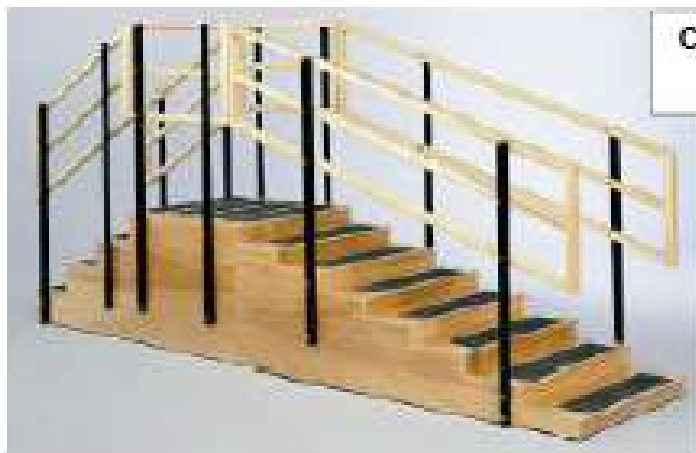

BAILEY

Model 805, 806 & 807 Convertible Training Stairs

Convertible Staircase Features:

- 24" (805) 30" (806) or 36" (807) wide access, with matching width square Platform.
- 500 LB capacity, with solid hardwood and engineered hardwood construction.
- Triple handrail height design at 18", 27" and 35" for adults and children.
- Powder Coated Steel Upright Handrail Posts
- Step height 6" (4 each) and 3" (8 each), tread depth 10", with anti-slip tread and platform surfaces; 24" high at platform.
- Max height at upper platform handrail is 54".
- Minimum required ceiling height is 101".
- Ships "knocked down", assembly required
- Ship weight 600 lbs. max

Convertible Training Stairs
Straight Configuration

Convertible Training Stairs
Angle Configuration