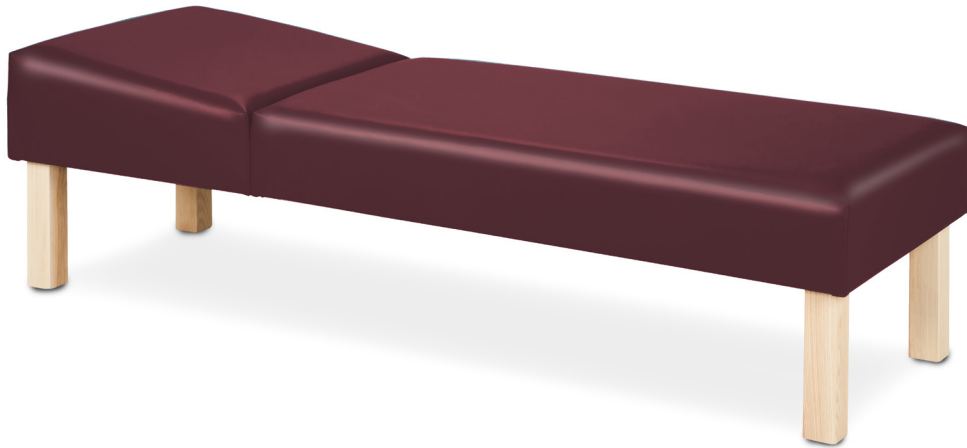

Hardwood Leg Couch

MODEL 3620

- Dual frame construction with separate base & headrest sections
- Non-adjustable wedge headrest
- Solid, natural finish, hardwood legs
- Paper dispenser included
- 2" firm foam padding
- Heavyweight, knitbacked upholstery
- 250 lbs. load capacity under normal use

SPECIFICATIONS

3620-24	72" L x 24" W x 18" H
3620-27	72" L x 27" W x 18" H

California residents please be advised of the following, pursuant to Proposition 65:

WARNING: This product can expose you to chemicals, including diisononyl phthalate (DINP), which is known to the State of California to cause cancer. For more information go to www.P65Warnings.ca.gov.

2

Options

040 Paper Holder

016 Adjustable Wedge Headrest

Upholstery Colors

Slate Blue

Wedgewood

Royal Blue

Desert Tan

Burgundy

Country Mist

Warm Gray

Gunmetal

Black