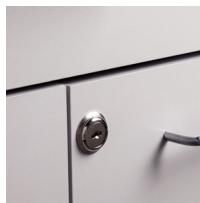

## OPTIONS

022 Stainless Steel sink and chrome faucet set

055 Door & Drawer Locks

066 Door Locks & Inside Latch

044 Add a Drawer  
1 drawer, 2 drawers  
or 5 drawers

42 Cart Option

43 Cart Option