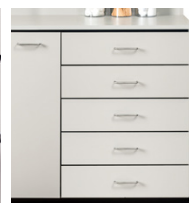

## OPTIONS

022 Stainless Steel sink and chrome faucet set

055 Door & Drawer Locks

066 Door Locks & Inside Latch

044 Add a Drawer  
1 drawer, 2 drawers  
or 5 drawers

42 Cart Option

43 Cart Option