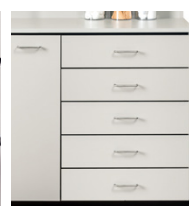

### 48072L CABINET

- All laminate base cabinet with 4 doors, 2 adjustable shelves 2 drawers and cart-port
- Easy-clean, all laminate surfaces
- Tough, chip resistant edges
- Unit is pre-assembled to save installation time
- Fully adjustable, soft-close hinges
- 3.25" backsplash included with top
- Satin finish pulls
- Optional sink positioned as shown
- Choice of solid color or woodgrain laminate finishes for cabinet
- Choice of 6 laminate countertop finishes
- Door locks available

## OPTIONS

022 Stainless Steel sink and chrome faucet set

055 Door & Drawer Locks

066 Door Locks & Inside Latch

044 Add a Drawer  
1 drawer, 2 drawers or 5 drawers

42 Cart Option

43 Cart Option

## Cabinet and Countertop colors

**CLASSIC CLINTON**  
•LAMINATE CASEWORK•