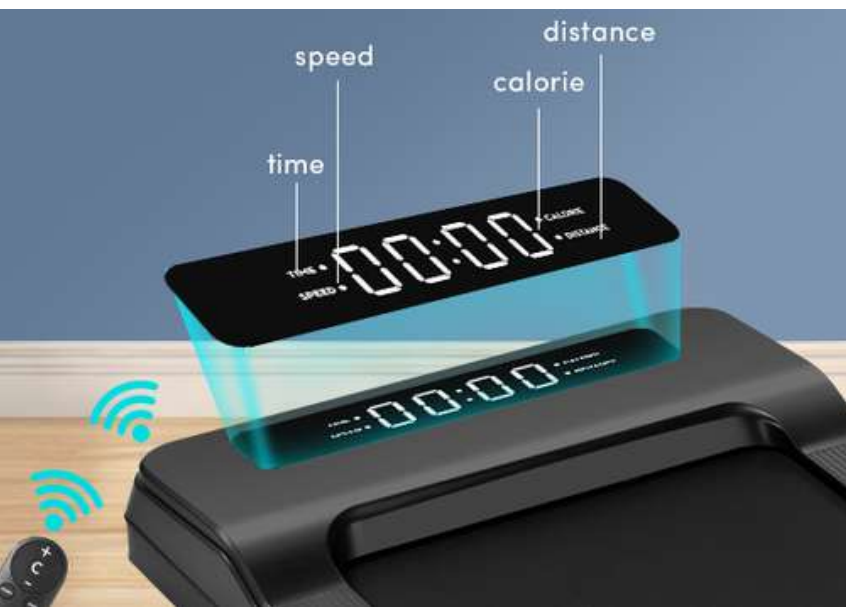

TX6 GLOWUP

UNDER DESK TREADMILL

SKU: TX6B • TX6W

Available in Timeless Black and Pristine White.

Work and Exercise at the same time.

- ✓ Ultra-compact design and easy storage
- ✓ Choose between Pristine White and classic Timeless Black
- ✓ 6 Independent Compression Shocks
- ✓ Includes a remote and a sleek LED display for a more versatile workout
- ✓ Low-noise High Power 4.5HP Brushless Motor (<60dB)
- ✓ Supports up to 400 lbs.