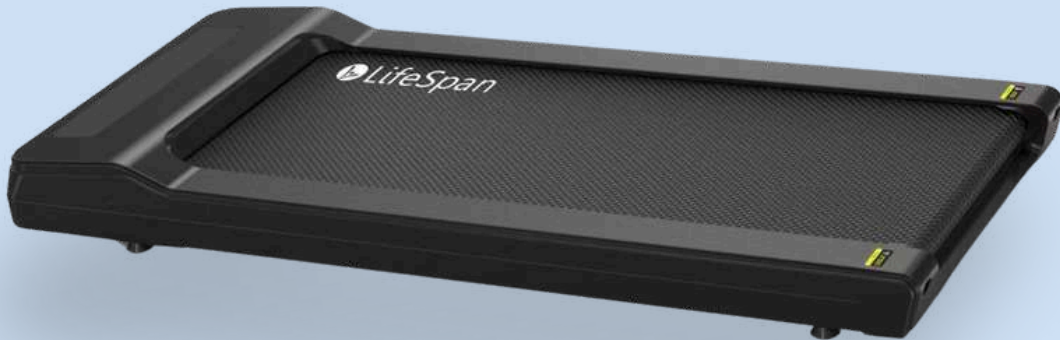

 LifeSpan®

UNDER DESK TREADMILLS

TR1200 GLOWUP

GLOWUP UNDER DESK TREADMILL

SKU: TR1200PRO-SC130

- ✓ Low-noise High Power 3.5HP Brushless Motor (<60 dB)
- ✓ Low-Profile Design Fits Under Tight Spaces
- ✓ 6 Impact-Absorbing Shocks Dampen Walking Noise
- ✓ 2 Front Mounted Easy Roll Wheels
- ✓ Sturdy Construction Supports Up to 330 lbs.
- ✓ Integrated Step Counting
- ✓ Fully Assembled Out of the Box
- ✓ Intelli-Guard Safety Technology
- ✓ Promotes Optimal Ergonomic Position
- ✓ Comes with a Free Omni-Hub Console

TX6 GLOWUP

UNDER DESK TREADMILL

SKU: TX6B • TX6W

Available in Timeless Black and Pristine White.

Work and Exercise at the same time.

- ✓ Ultra-compact design and easy storage
- ✓ Choose between Pristine White and classic Timeless Black
- ✓ 6 Independent Compression Shocks
- ✓ Includes a remote and a sleek LED display for a more versatile workout
- ✓ Low-noise High Power 4.5HP Brushless Motor (<60dB)
- ✓ Supports up to 400 lbs.

▶ **Intelli-Step**

▶ **Intelli-Guard**

▶ **Full Tracking Capability**

▶ **Supports Users of Various Heights**

TR5000 GLOWUP

GLOWUP UNDER DESK TREADMILL

SKU: TR5000PRO-SC130

“Outlasts them all.”

✓ High Mileage Walking Belt

✓ 2 Front Mounted Easy Roll Wheels

✓ 6 Impact-Compression Shocks

✓ Built to stand and support up to 400 lbs.

✓ 1" Thick Extended-Life Deck

✓ Comes with a free Omni-Hub Console

Smooth and powerful even at 9 hours of daily use!