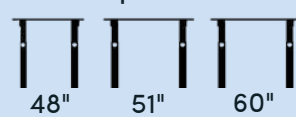

Frame Colors:

Desktop Sizes:

POWER BIKE DESK

SKU: ABO1GW-SD9B-48W/48B/48G/51O/60U/60W • ABO1GW-SD9W-48W/48B/48G/51O/60U/60W • ABO1SG-SD9B-48W/48B/48G/51O/60U/60W • ABO1SG-SD9W-48W/48B/48G/51O/60U/60W

Transform movement into productivity and energy with our Ampera Office Bike and Standing Desk duo.