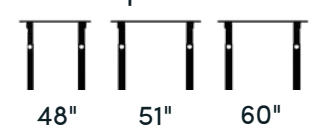

Desktop Sizes: