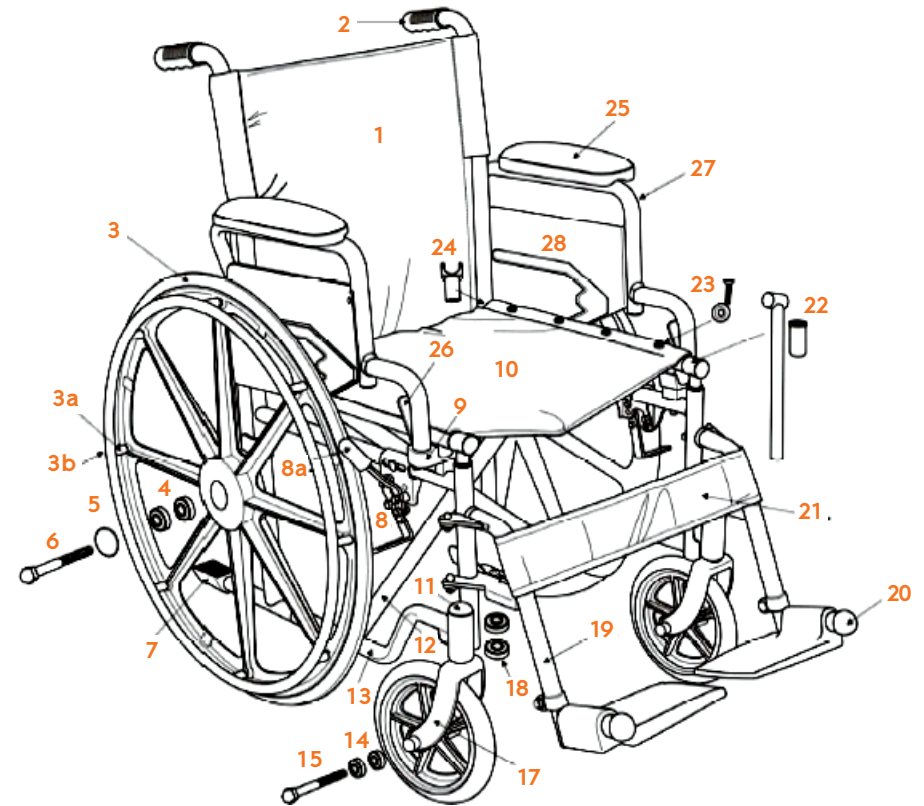

- | | |
|-------------------------------------|---|
| 1. Back Upholstery (16", 18", 20") | 14. Caster Bearings |
| 2. Handgrip - TRHG | 15. Front Axle Bolt |
| 3. Rear Wheel | 16. Front Caster |
| 3a. Handrim Screw & Spacers | 17. Fork |
| 3b. Handrim | 18. Fork Stem Bearings |
| 4. Rear Bearings | 19. Footrest Set |
| 5. Hub Cap | 20. Front Bumper |
| 6. Rear Axle Bolt | 21. Calf Strap |
| 7. Tipping Sleeve | 22. Slide Tube & Bushing |
| 8. Brake Assembly | 23. Seat Upholstery Bolts |
| 8a. Brake Tip | 24. Seat Rail Guide |
| 9. Seat/Arm Saddle | 25. Arm Pad |
| 10. Seat Upholstery (16", 18", 20") | 26. Arm Release Lever |
| 11. Dust Cap | 27. Desk Arm Left
Desk Arm Right |
| 12. Cross Frame | 28. Left Side Guard
Right Side Guard |
| 13. Side Frame | |

DESCRIPTION
DIAGRAM #
RHYTHM ITEM #

DESCRIPTION	DIAGRAM #	RHYTHM ITEM #
Seat and Back Upholstery Set	1,10	(16") P170-1-004-16 (18") P170-1-004-18 (20") P170-1-004-20
Rear Wheel Kit	3, 3a, 3b, 4	P170-1-006-1
Brake Assembly	8, 8a	(Left) PWCBRK4018-L (Right) PWCBRK4018-R
Front Caster	14, 16	P170-1-005
Front Fork	17	PFKK1
Footrest Set	19,20	PSFR
Rear Seat Rail Guide	24	PSG-R
Arm Pad	25	PWCAP-D